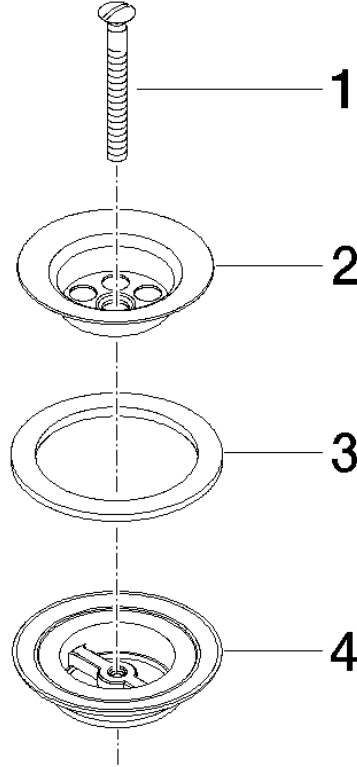

10 100 970

Fits: IMO, LULU, MADISON, MEM, TARA,
CL.1, LISSÉ, VAIA, META, CYO

	Brushed Platinum	10 100 970-06
	Chrome	10 100 970-00
	Platinum	10 100 970-08
	Durabress (23kt Gold)	10 100 970-09
	Dark Chrome	10 100 970-19
	Light Gold	10 100 970-26
	Brushed Light Gold	10 100 970-27
	Brushed Durabress (23kt Gold)	10 100 970-28
	Brushed Bronze	10 100 970-42
	Brushed Champagne (22kt Gold)	10 100 970-46
	Champagne (22kt Gold)	10 100 970-47
	Brushed Chrome	10 100 970-93
	Brushed Dark Platinum	10 100 970-99

Grated waste 1 1/4" - Brushed Platinum

IMO

10 100 970

10 100 970

10 100 970

Parts for other finishes can be found here: [Chrome](#)

Spare parts list

No.	Item Number	Name	Quantity used	Delivery time
3	09 14 03 005 90	seal	1	60
4	09 11 01 007-07	pop-up waste	1	60